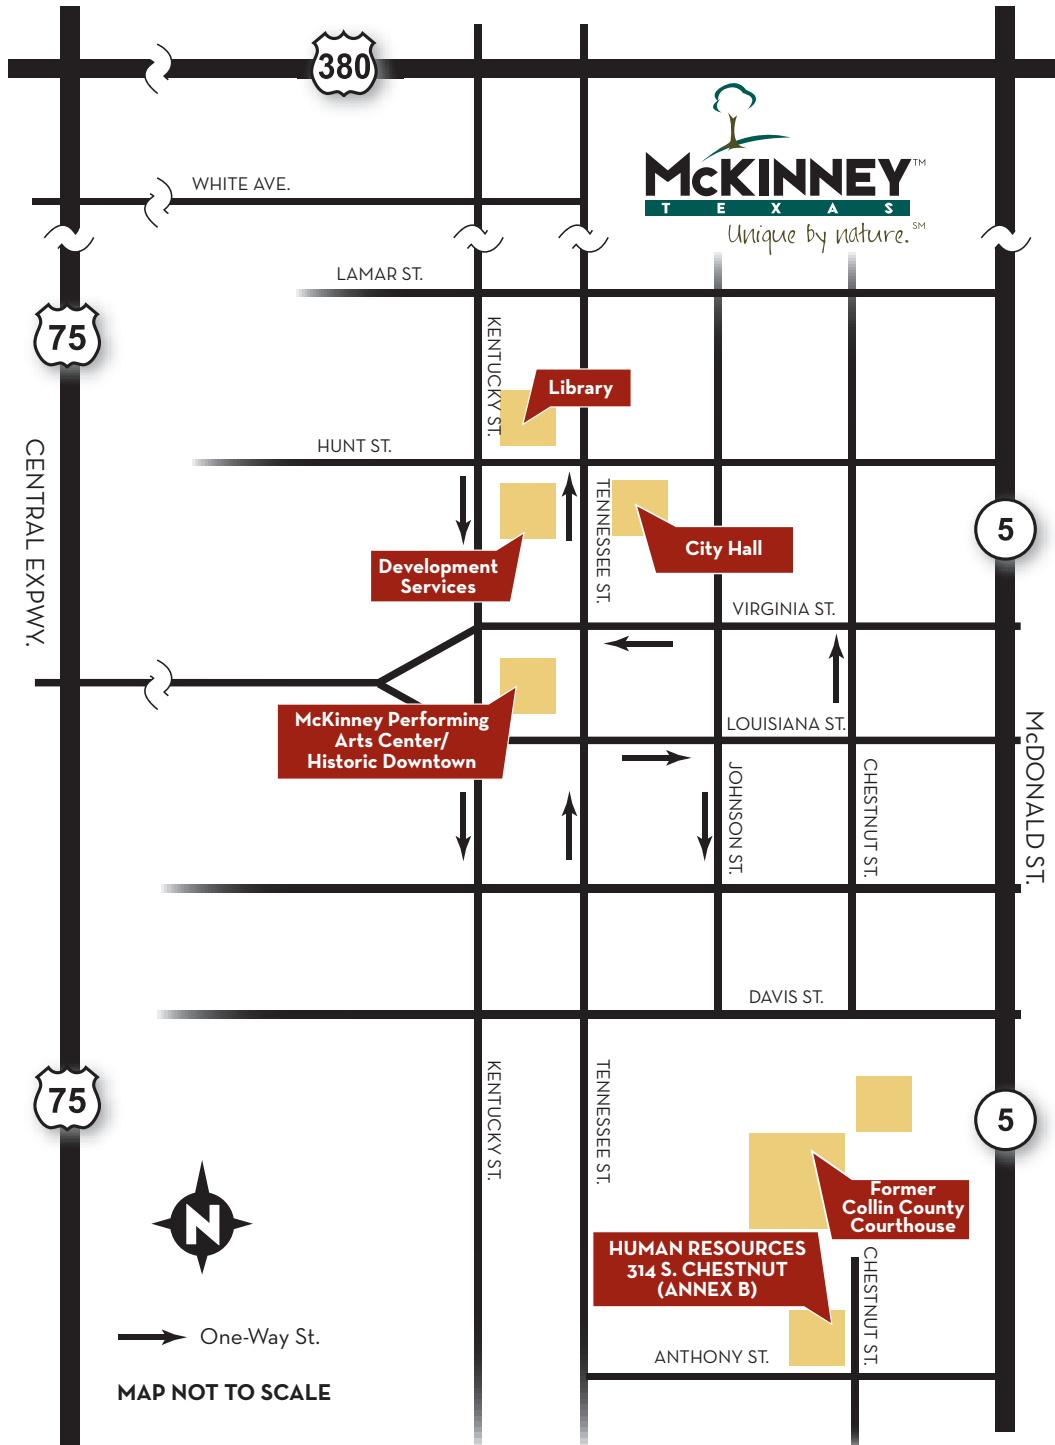

CITY OF MCKINNEY HUMAN RESOURCES

DIRECTIONS TO CITY OF MCKINNEY'S HUMAN RESOURCES DEPARTMENT

From 75/Central in McKinney:

- Take Exit #39 for Louisiana Street
- Go East for a mile and a half and pass Tennessee Street
- Turn Right at next intersection which is McDonald Street
- Turn Right ant Anthony Street
- Turn Right at S. Chestnut Street

From Downtown McKinney and City Hall:

- Go East on Tennessee Street to McDonald Street
- Turn Right on S McDonald Street
- Go to Anthony Street and turn right
- Turn Right on S. Chestnut Street