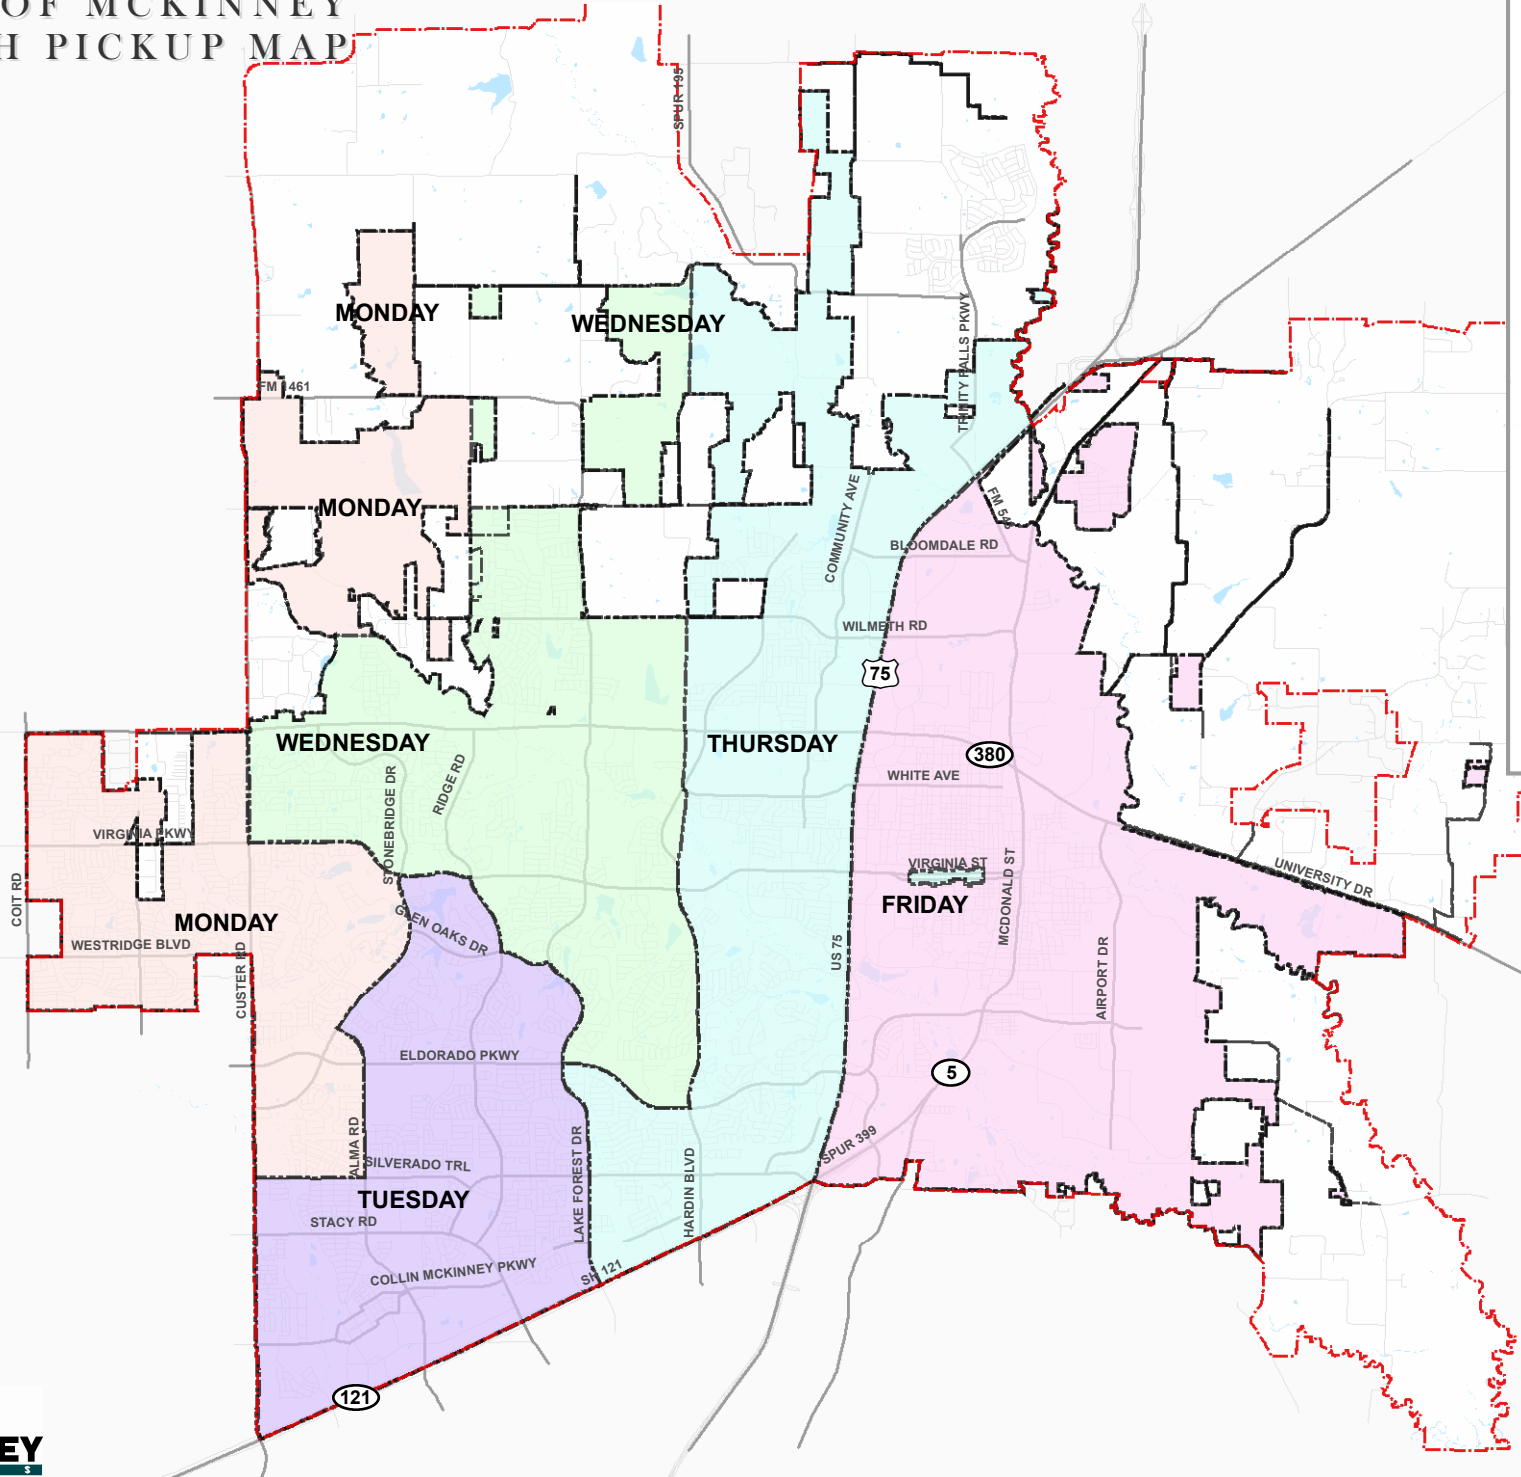

CITY OF MCKINNEY TRASH PICKUP MAP

Source: City of McKinney GIS
Date: September 2017

- Trash Pickup Map**
-  Existing E.T.J.
 -  City Limits
 -  Monday
 -  Tuesday
 -  Wednesday
 -  Thursday
 -  Friday

MCKINNEY TEXAS UNIQUE BY NATURE

This map and information contained in it were developed exclusively for use by the City of McKinney. Any use or reliance on this map by anyone else is at that party's own risk and without liability to the City of McKinney, its officials or employees for any discrepancies, errors, or variances which may exist.