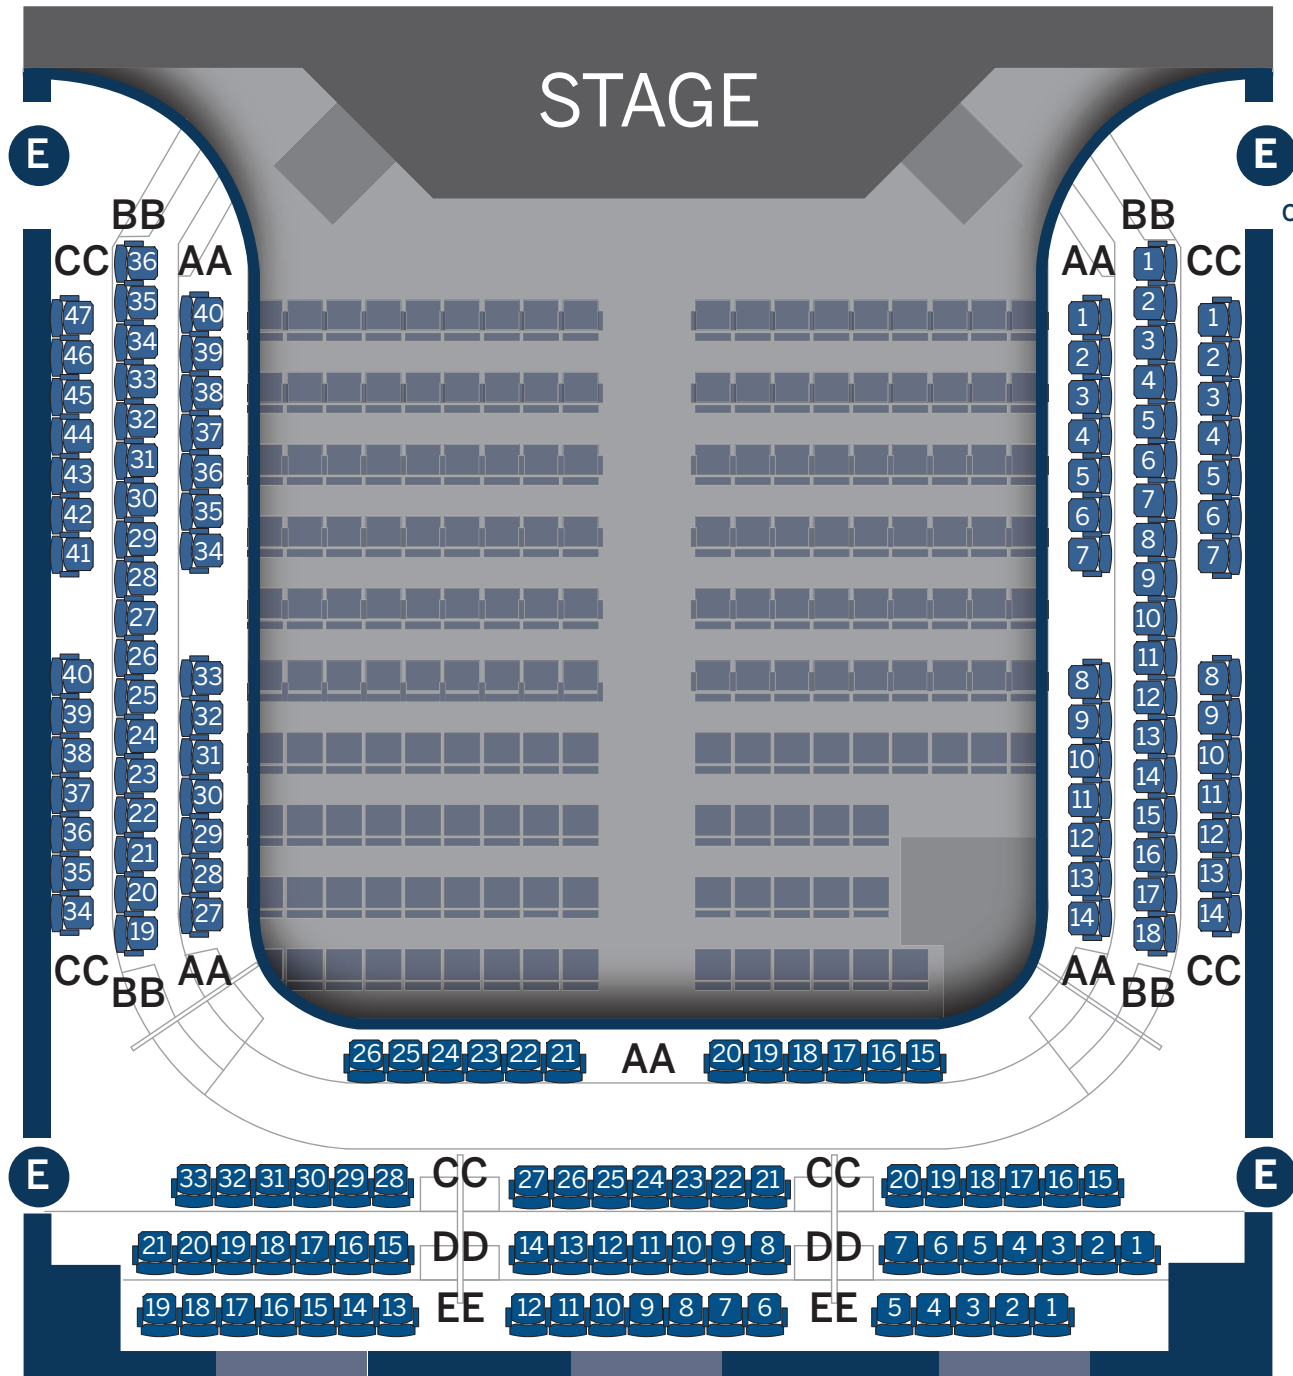

MPAC COURTROOM THEATER

MAIN FLOOR

ADA SEATING LEGEND

- Wheelchair accessible seating
- Accessible seating for patrons with visual or auditory needs

LEGEND

- Balcony-covered seating
- Exit

EMERSON TICKET OFFICE
214-544-4630 • VisitMPAC.org

MPAC COURTROOM THEATER

BALCONY

ELEVATOR

BAR & CONCESSIONS

WOMEN'S RESTROOM

MEN'S RESTROOM

NOTE: Some balcony seats may have partially obstructed views for certain performances.

LEGEND