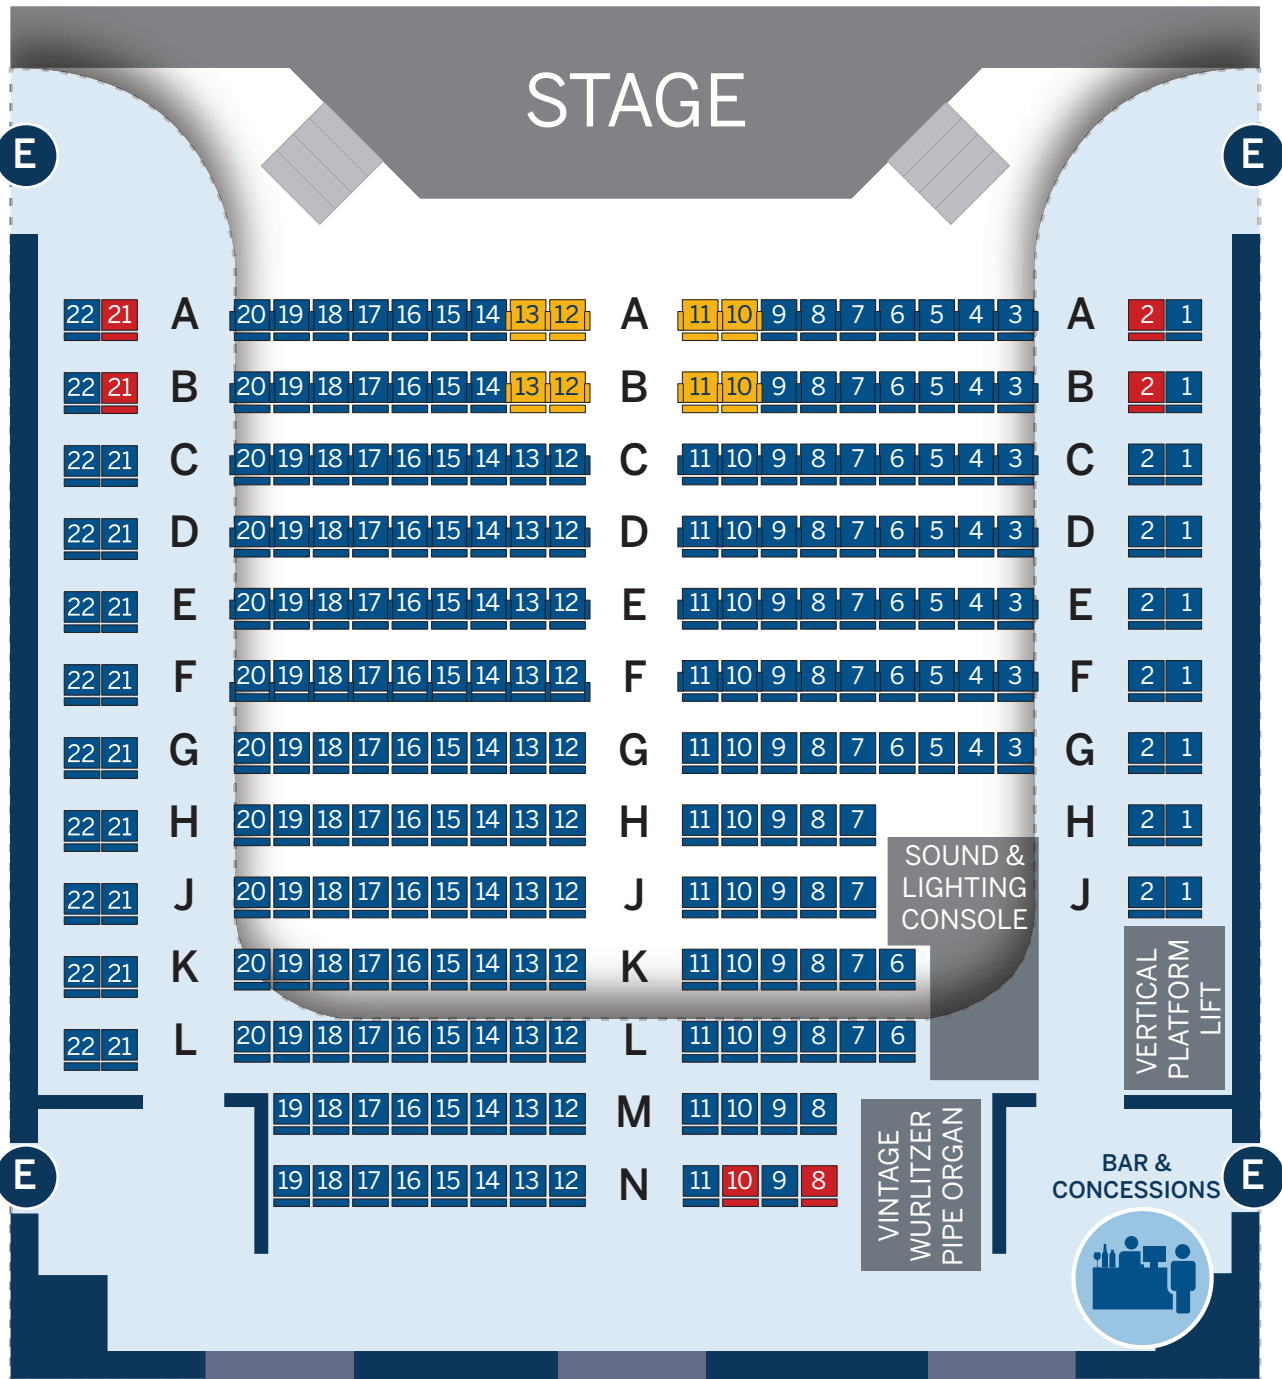

MPAC COURTROOM THEATER

MAIN FLOOR

ADA SEATING LEGEND

- Wheelchair accessible seating
- Accessible seating for patrons with visual or auditory needs

LEGEND

- Balcony-covered seating
- Exit

EMERSON TICKET OFFICE
214-544-4630 • VisitMPAC.org

MPAC COURTROOM THEATER

BALCONY

ELEVATOR

BAR & CONCESSIONS

WOMEN'S RESTROOM

MEN'S RESTROOM

NOTE: Some balcony seats may have partially obstructed views for certain performances.

LEGEND