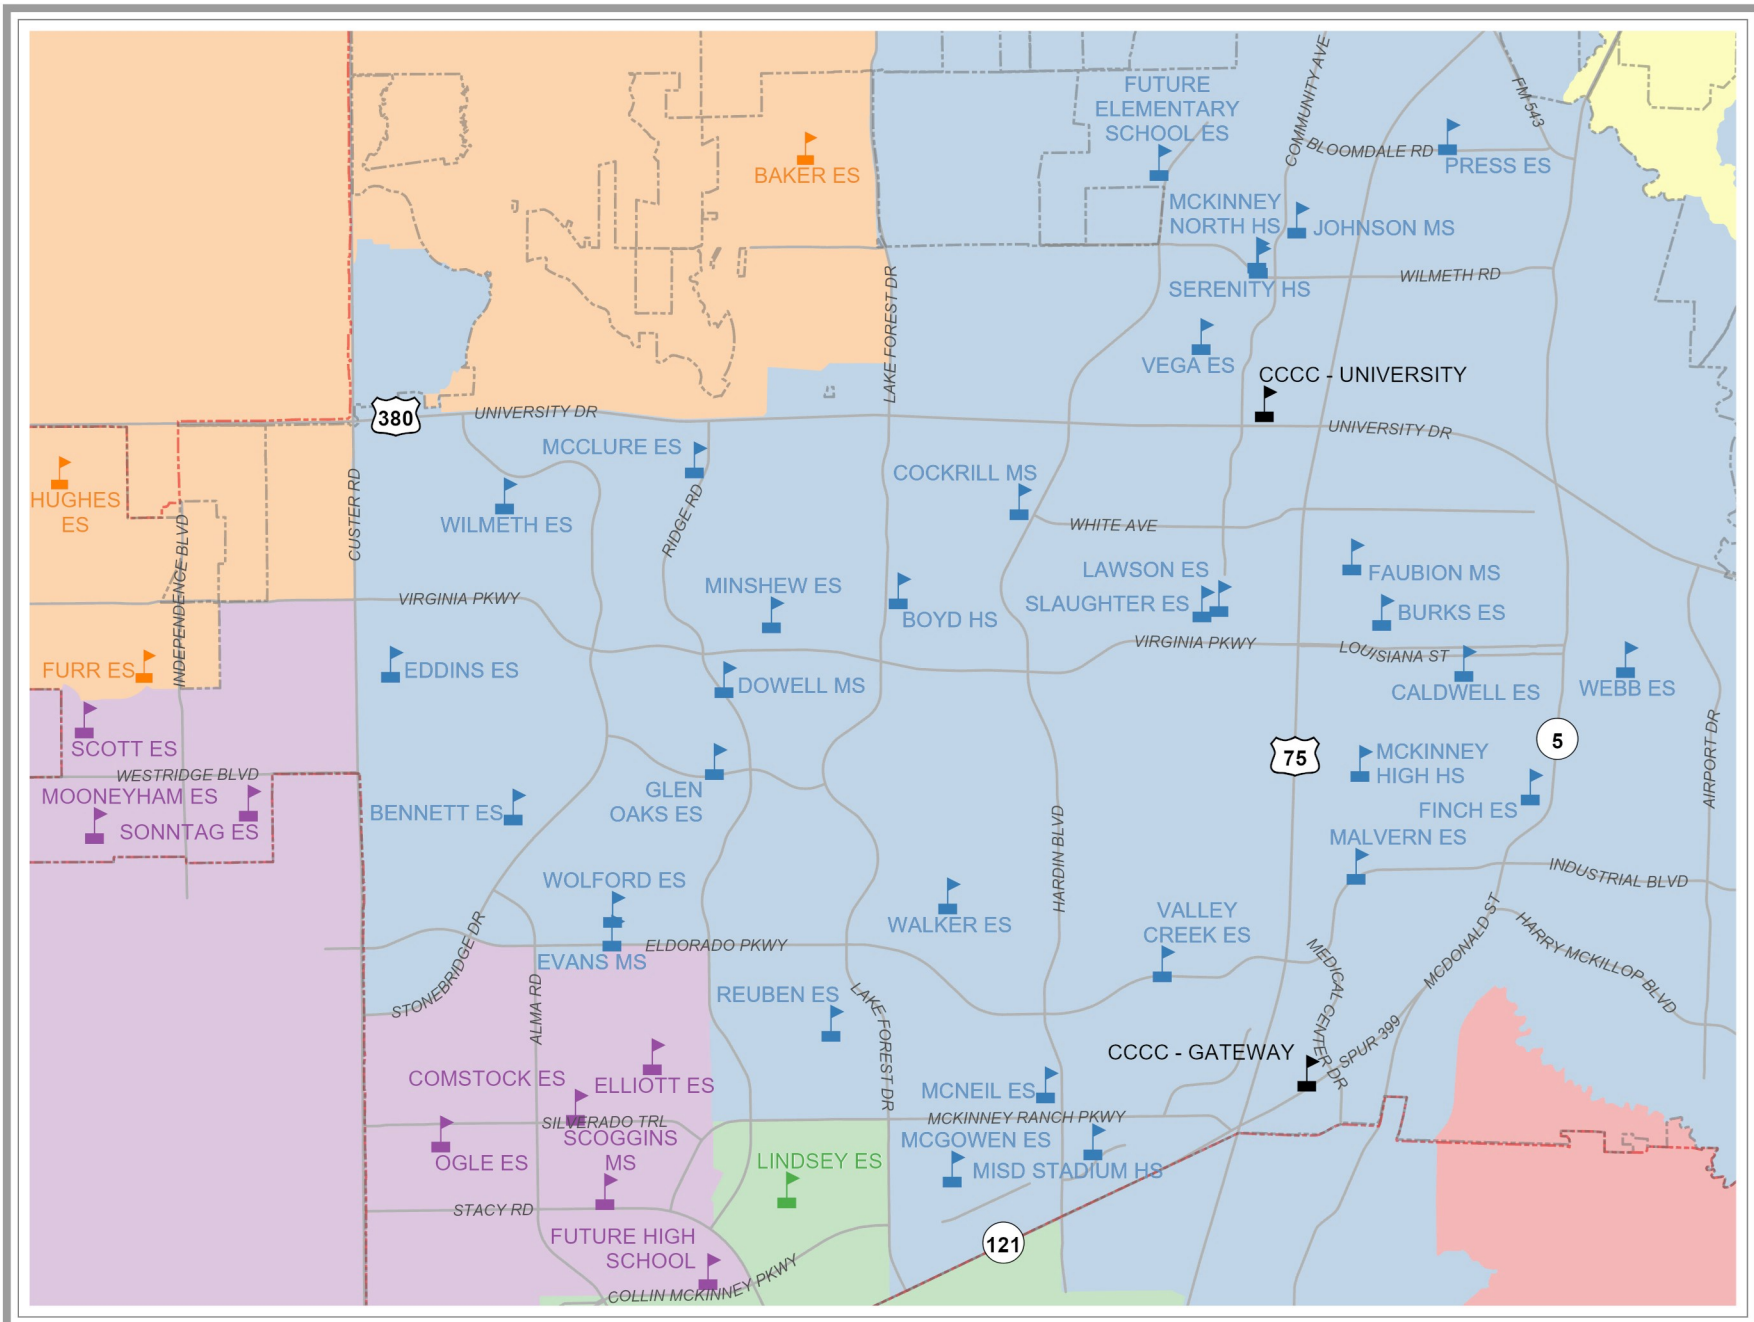

CITY OF MCKINNEY PUBLIC SCHOOL DISTRICT MAP

- Schools**
- MCKINNEY ISD
 - ALLEN ISD
 - FRISCO ISD
 - PROSPER ISD
 - HIGHER EDUCATION

- School Districts**
- McKinney ISD
 - Allen ISD
 - Frisco ISD
 - Prosper ISD
 - Melissa ISD
 - Lovejoy ISD

- City Boundary**
- City Limits
 - ETJ
 - Major Roads

DISCLAIMER: This map and information contained in it were developed exclusively for use by the City of McKinney. Any use or reliance on this map by anyone else is at that party's risk and without liability to the City of McKinney, its officials or employees for any discrepancies, errors, or variances which may exist.