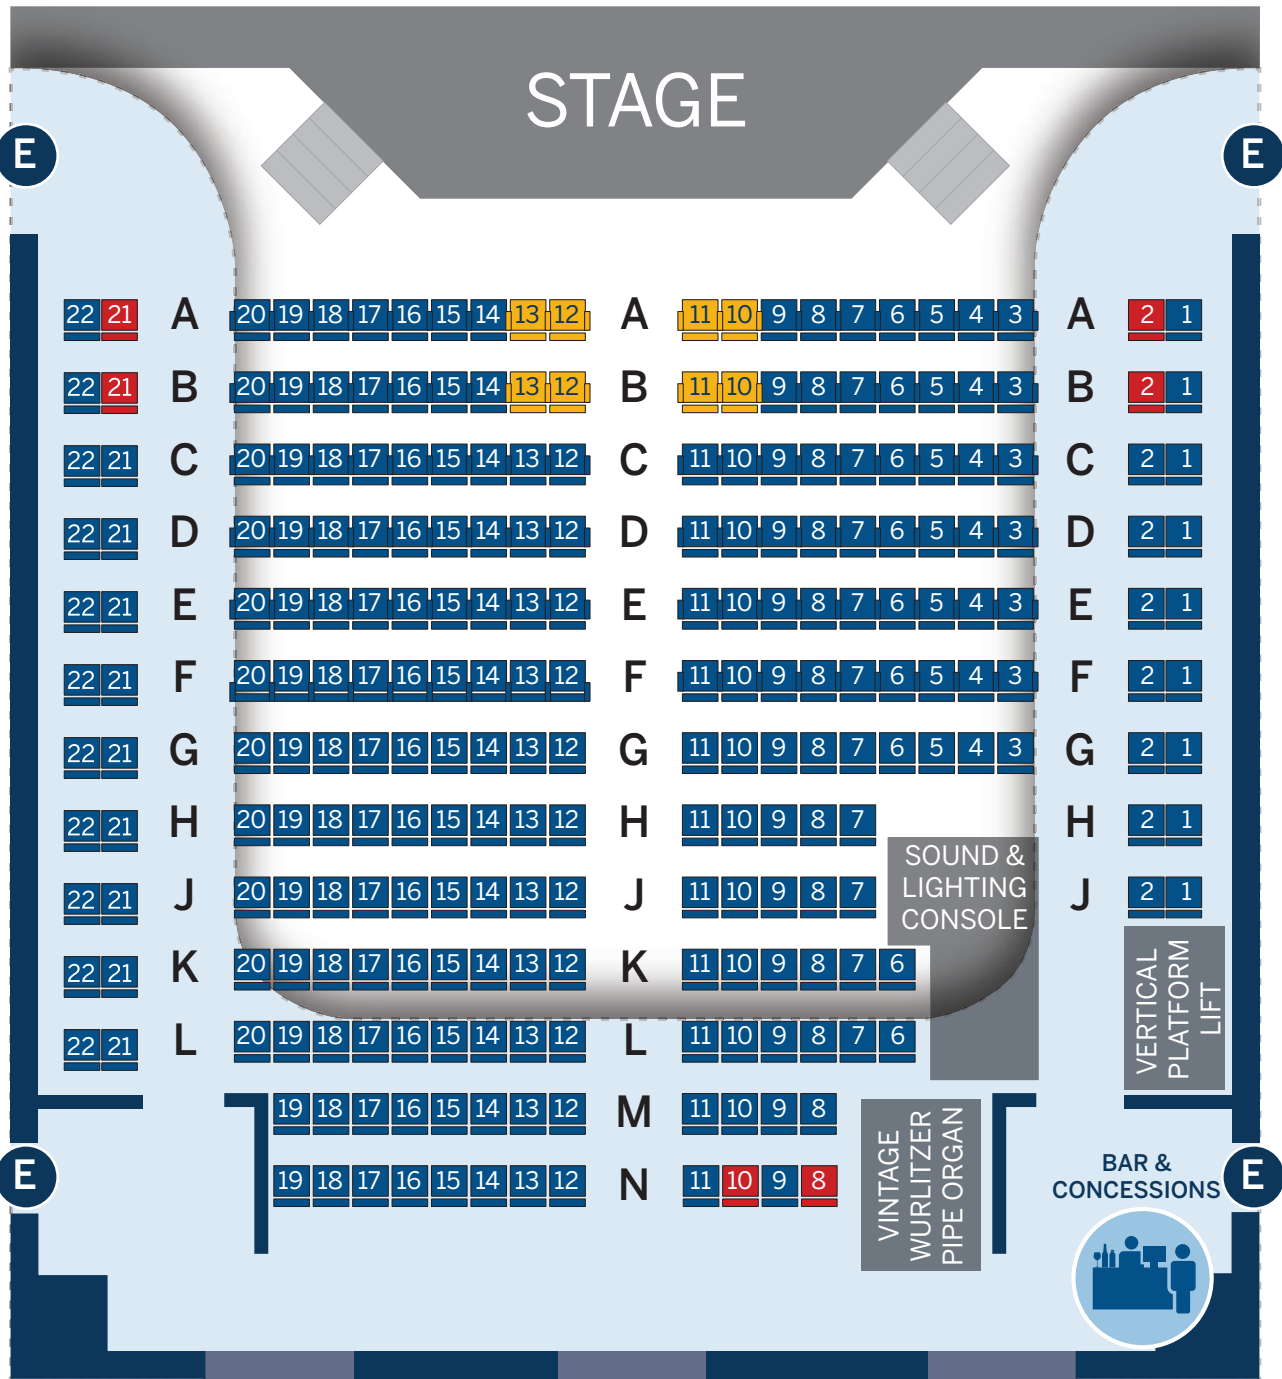

MPAC COURTROOM THEATER

MAIN FLOOR

ELEVATOR

ADA SEATING LEGEND

- Wheelchair accessible seating
- Accessible seating for patrons with visual or auditory needs

LEGEND

- Balcony-covered seating
- Exit

EMERSON TICKET OFFICE
214-544-4630 • VisitMPAC.org