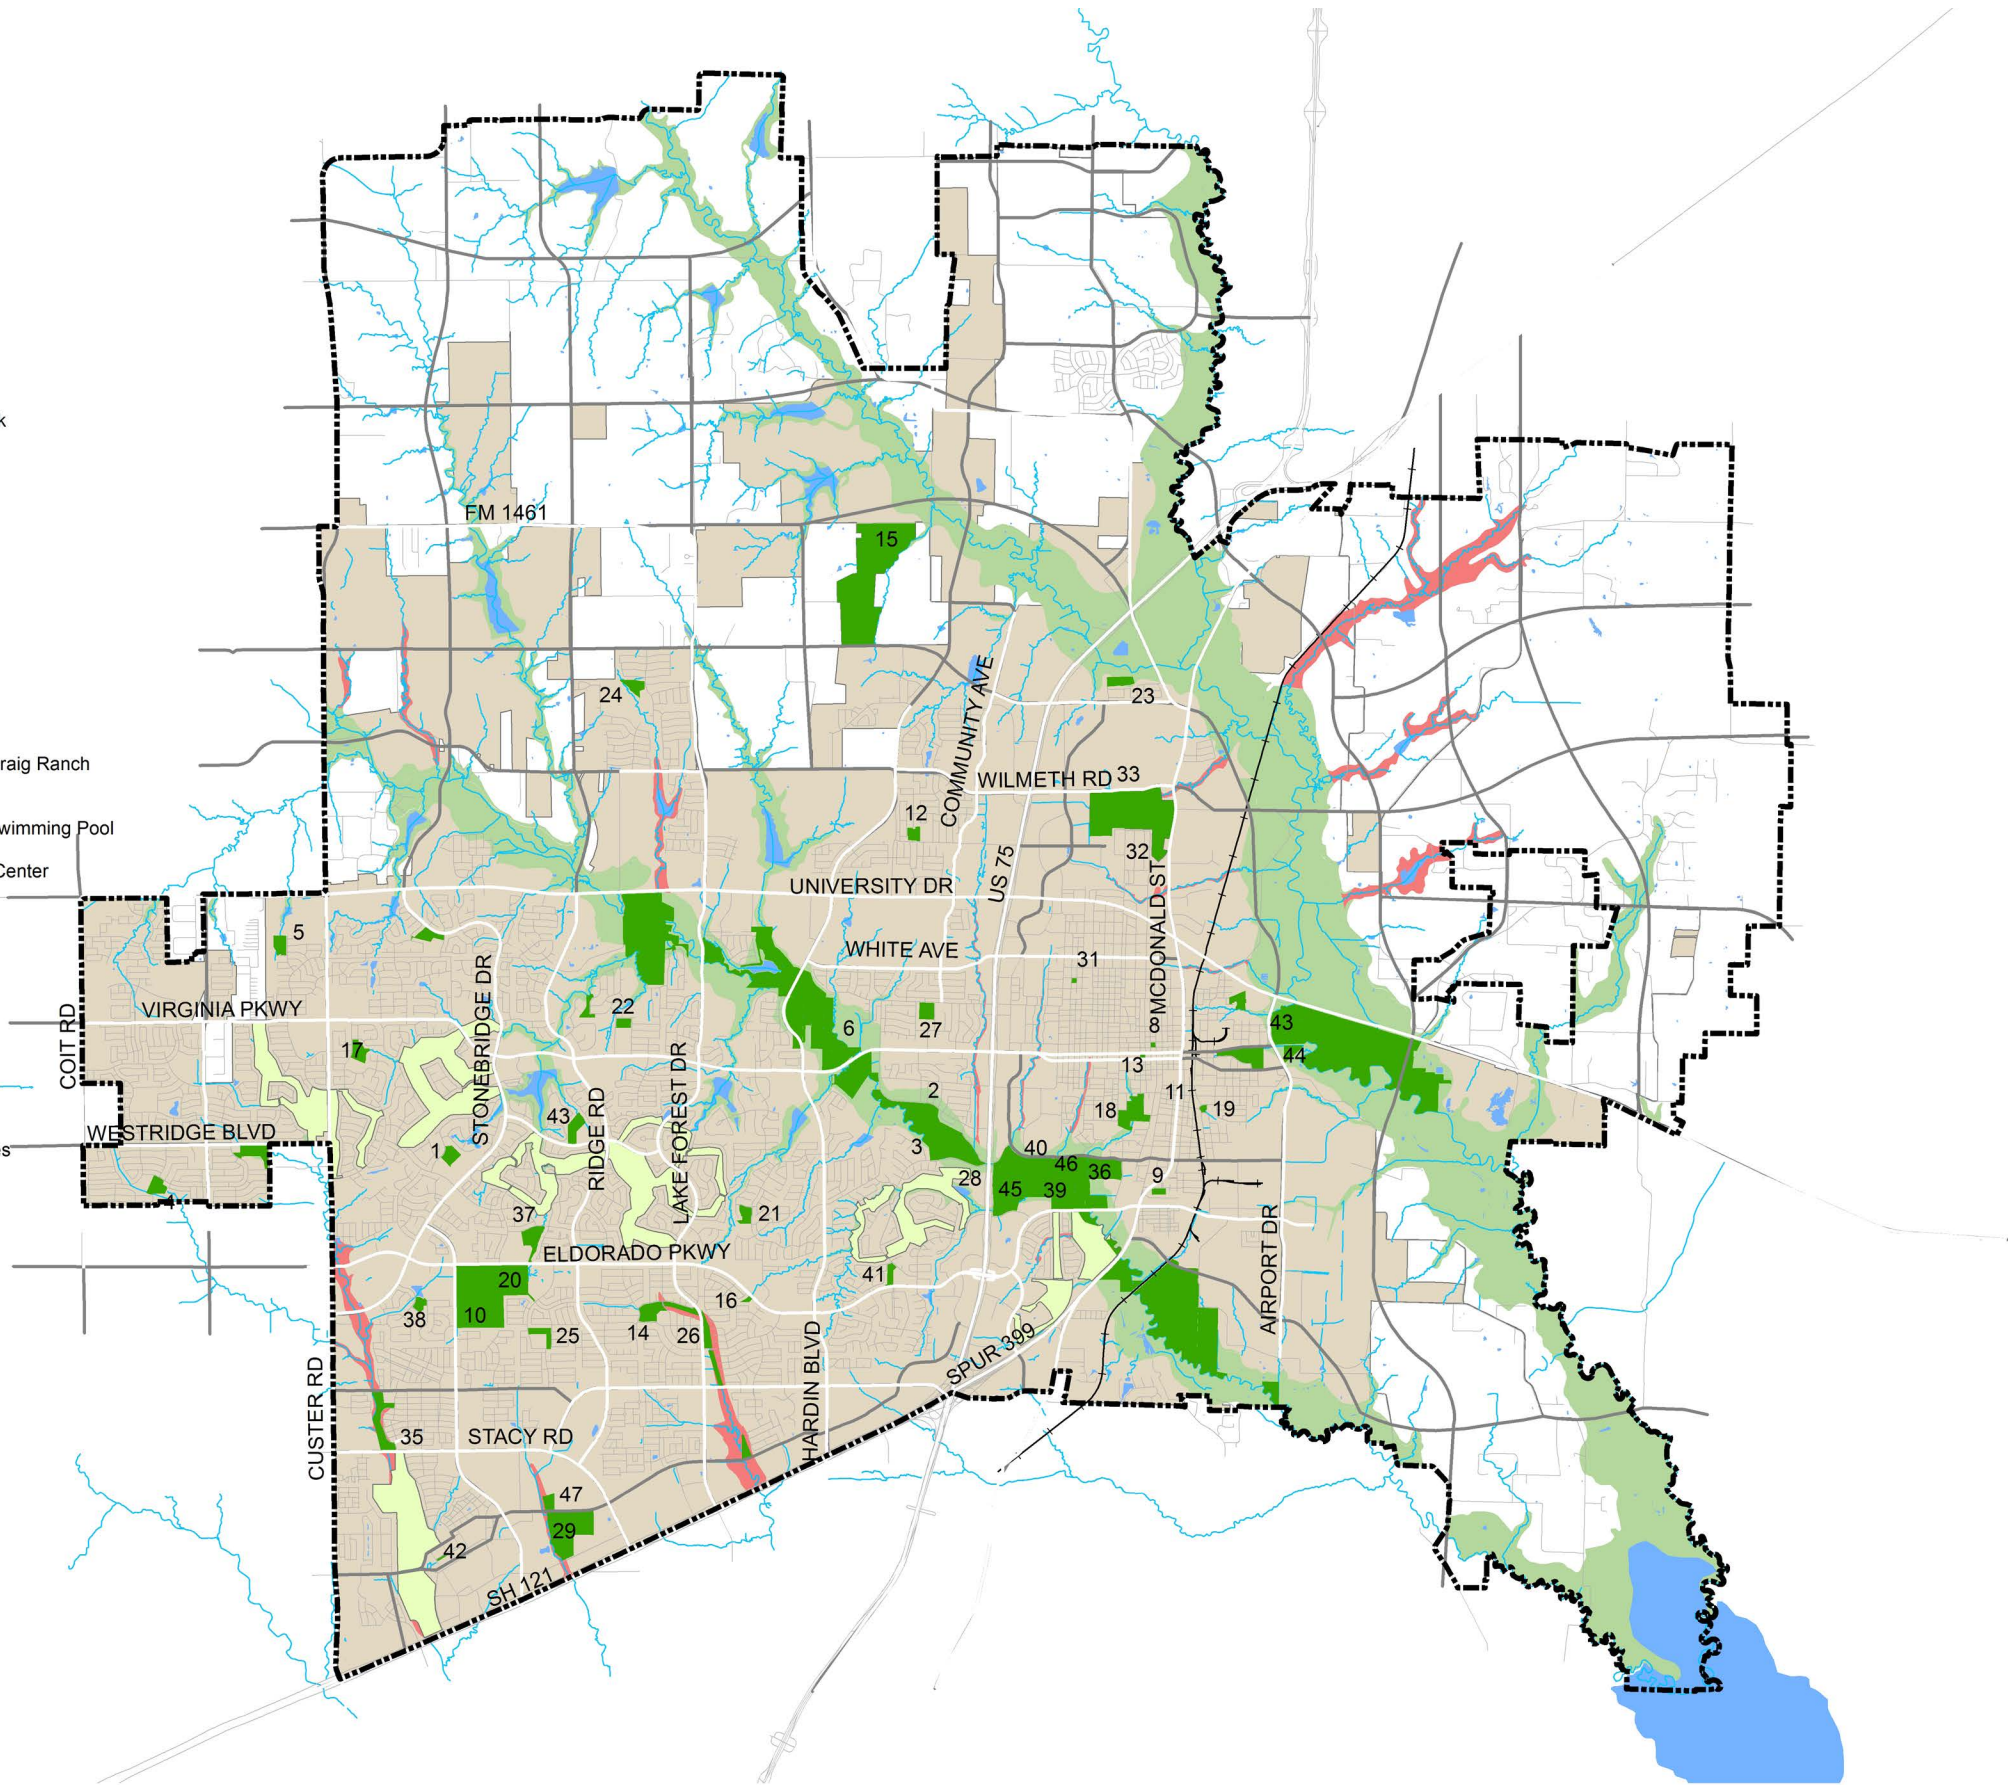

CITY OF MCKINNEY COMPREHENSIVE PLAN PRESERVATION PLAN

PARKS AND FACILITIES

1. A. Hardy Eubanks, Jr. Park
2. Al Ruschhaupt Soccer Complex
3. Alex Clark Disc Golf Course
4. Ash Woods Park
5. Aviator Park
6. Bonnie Wenk Park
7. Carey Cox Memorial Park
8. Central Park
9. Cottonwood Park
10. The Courts at Gabe Nesbitt
11. Day Labor Plaza
12. Dr. Charles B. McKissick Park
13. Dr. Glenn Mitchell Memorial Park
14. E.A. Randles Park
15. Erwin Park
16. Ezra Lee (Tinker) Taylor Park
17. Falcon Creek Park
18. Finch Park
19. Fitzhugh Park
20. Gabe Nesbitt Community Park
21. Hill Top Park
22. Horizon Park
23. Inspiration Park
24. Jim Ledbetter Park
25. John M. Whisenant Park
26. Katherine B. Winniford Park
27. Mary Will Craig Park
28. McKinney Community Center
29. McKinney Soccer Complex @ Craig Ranch
30. Mouzon Ball Fields
31. Murphy Park
32. North Park & Juanita Maxfield Swimming Pool
33. Oak Hollow Golf Course
34. Old Settlers Park & Recreation Center
35. Rowlett Creek Park
36. Senior Recreation Center
37. Serenity Park
38. Tom Allen Jr. Park
39. Towne Lake Disc Golf
40. Towne Lake Park
41. Valley Creek Park
42. Veterans Memorial Park
43. W.B. Finney Park
44. Wattle Park
45. Wilson Creek Nature Trail
46. Wilson Creek Softball Complex
47. World Collection of Crape Myrtles

Legend

- Roads
- +— Rail Line
- Proposed Thoroughfares
- Creeks
- ⬜ Extraterritorial Jurisdiction (ETJ)
- ⬜ City Limits
- Park Property
- Golf Courses
- Lakes

Floodplain

- Preservation**
- High Priority
 - Medium Priority

* Original Adoption: 3-22-04 (Ordinance No. 2004-03-035)

* Amendment #1: 12-4-12 (Ordinance No. 2012-12-064)
Added acquired park land

*Amendment #2: 06-02-2015 (Ordinance No. 2015-06-048)
Revised to reflect floodplain changes and boundary changes between McKinney and Fairview.