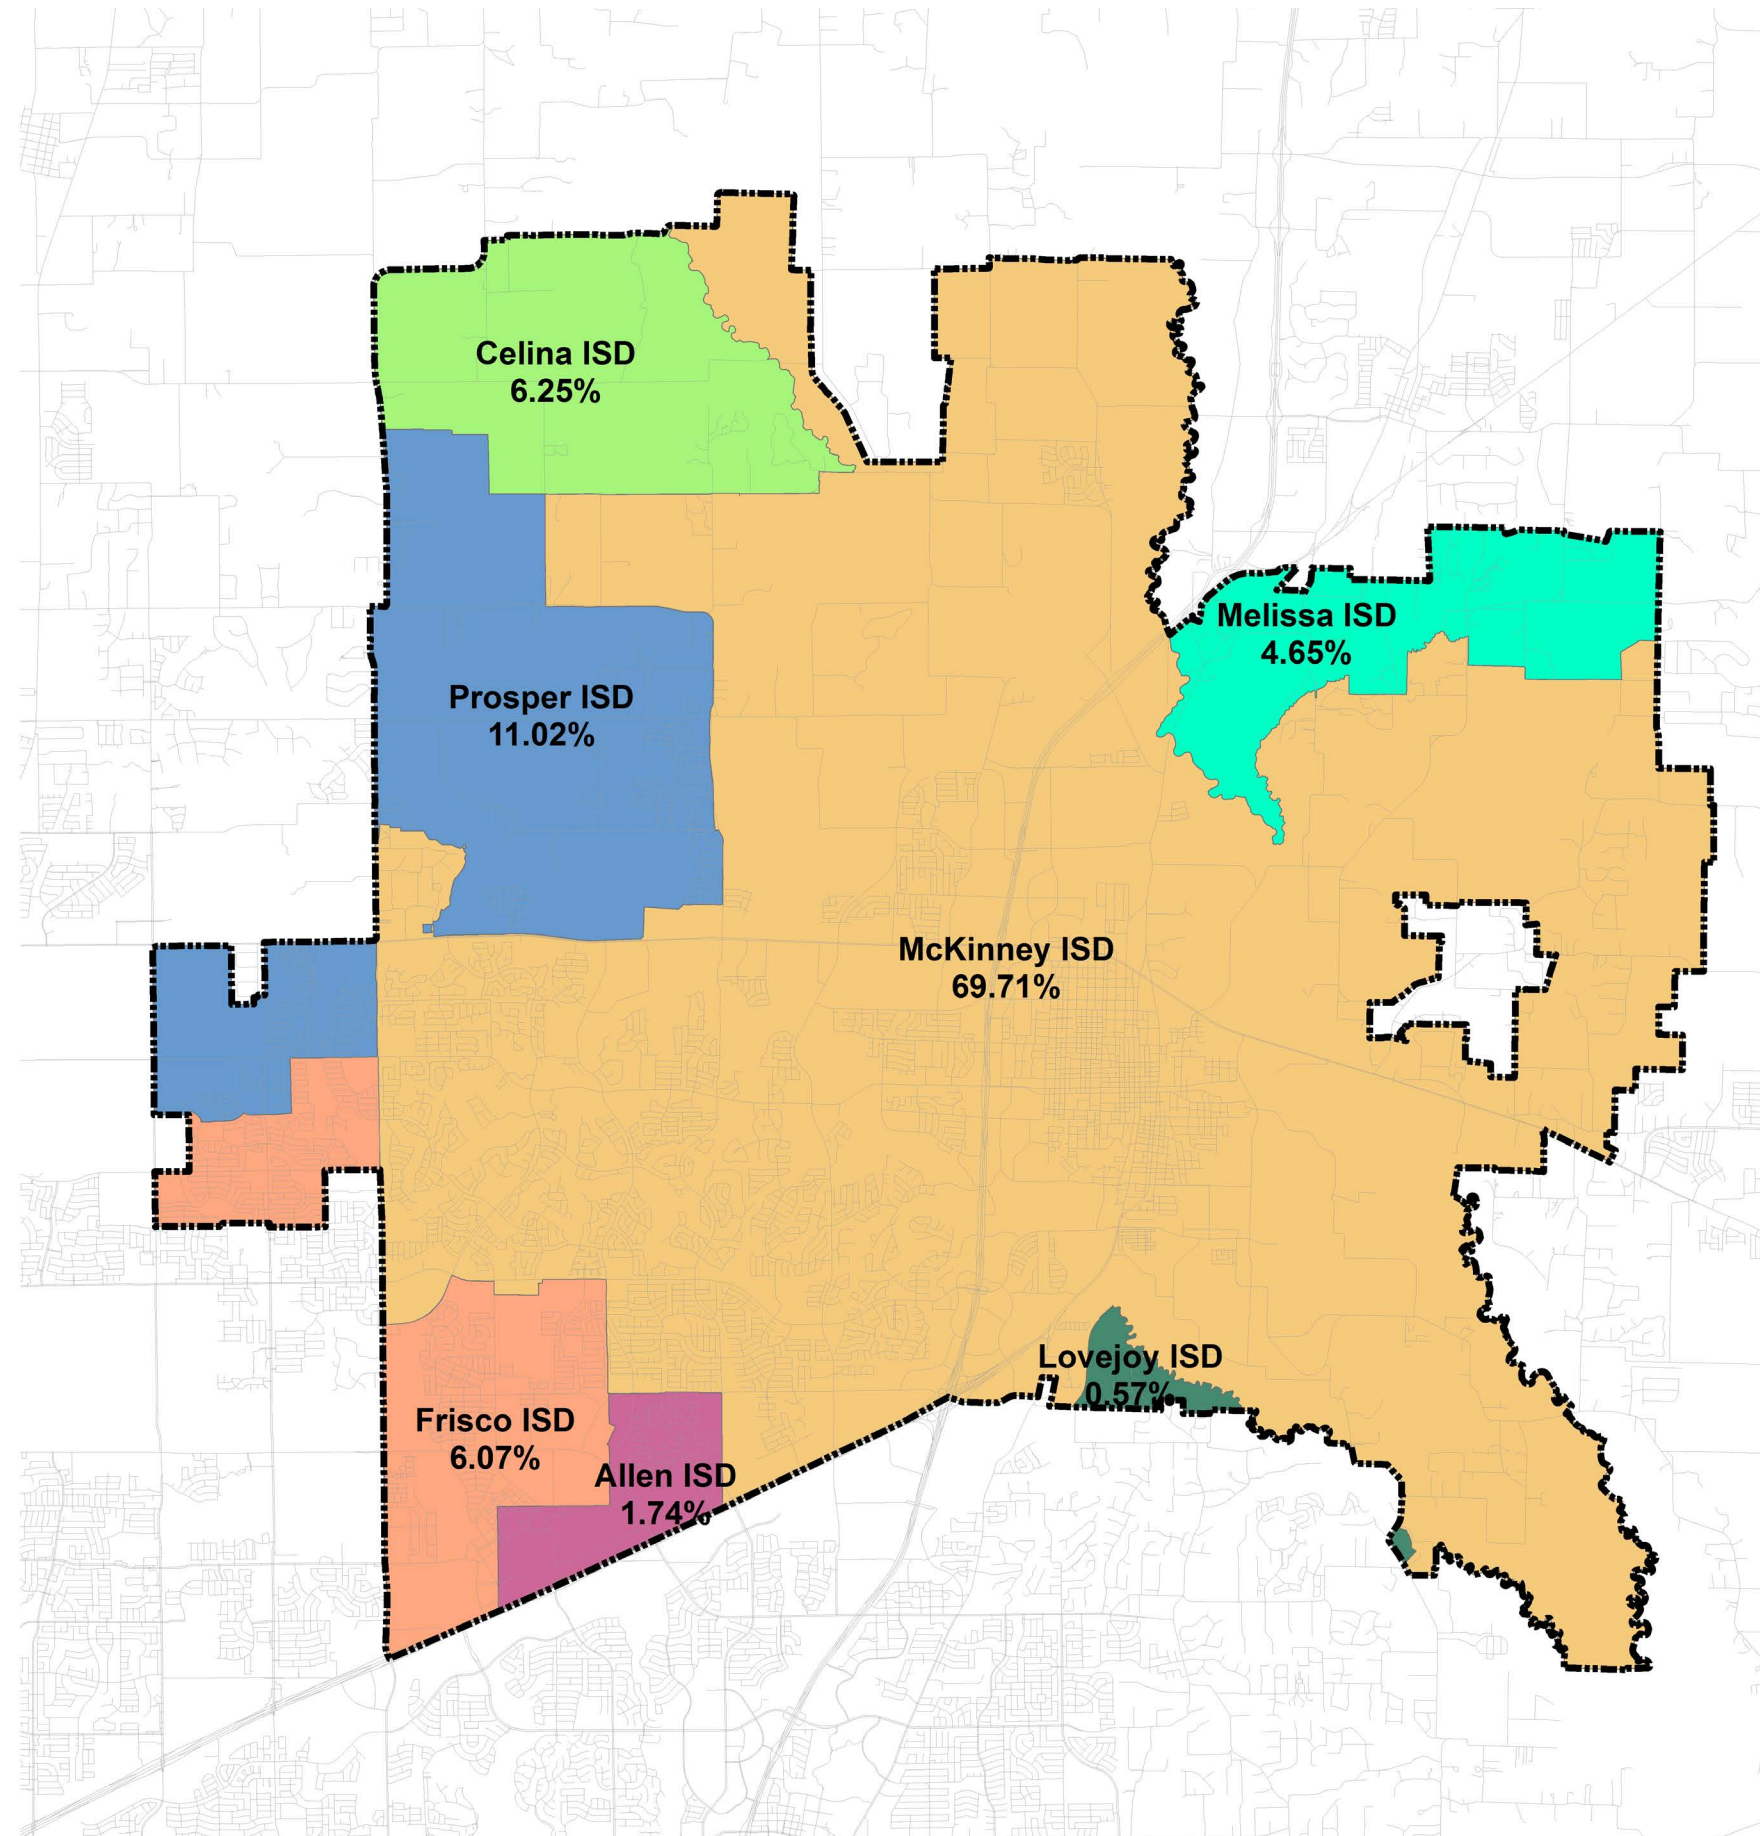

# CITY OF MCKINNEY COMPREHENSIVE PLAN

## SCHOOL DISTRICTS IN MCKINNEY AND ITS ETJ

### Legend

- Allen ISD
- Celina ISD
- Frisco ISD
- Lovejoy ISD
- McKinney ISD
- Melissa ISD
- Prosper ISD
- Extraterritorial Jurisdiction (ETJ)

\*Original Adoption 04-04-2006  
(Ordinance No. 2006-04-042)

\*Amendment #1: 01-05-2010 (Ordinance No. 2010-01-001)  
Revised to reflect boundary changes between McKinney,  
Princeton, and Fairview.

\*Amendment #2: 06-02-2015 (Ordinance No. 2015-06-048)  
Revised to reflect boundary changes of Princeton  
Independent School District and boundary change between  
McKinney and Fairview.